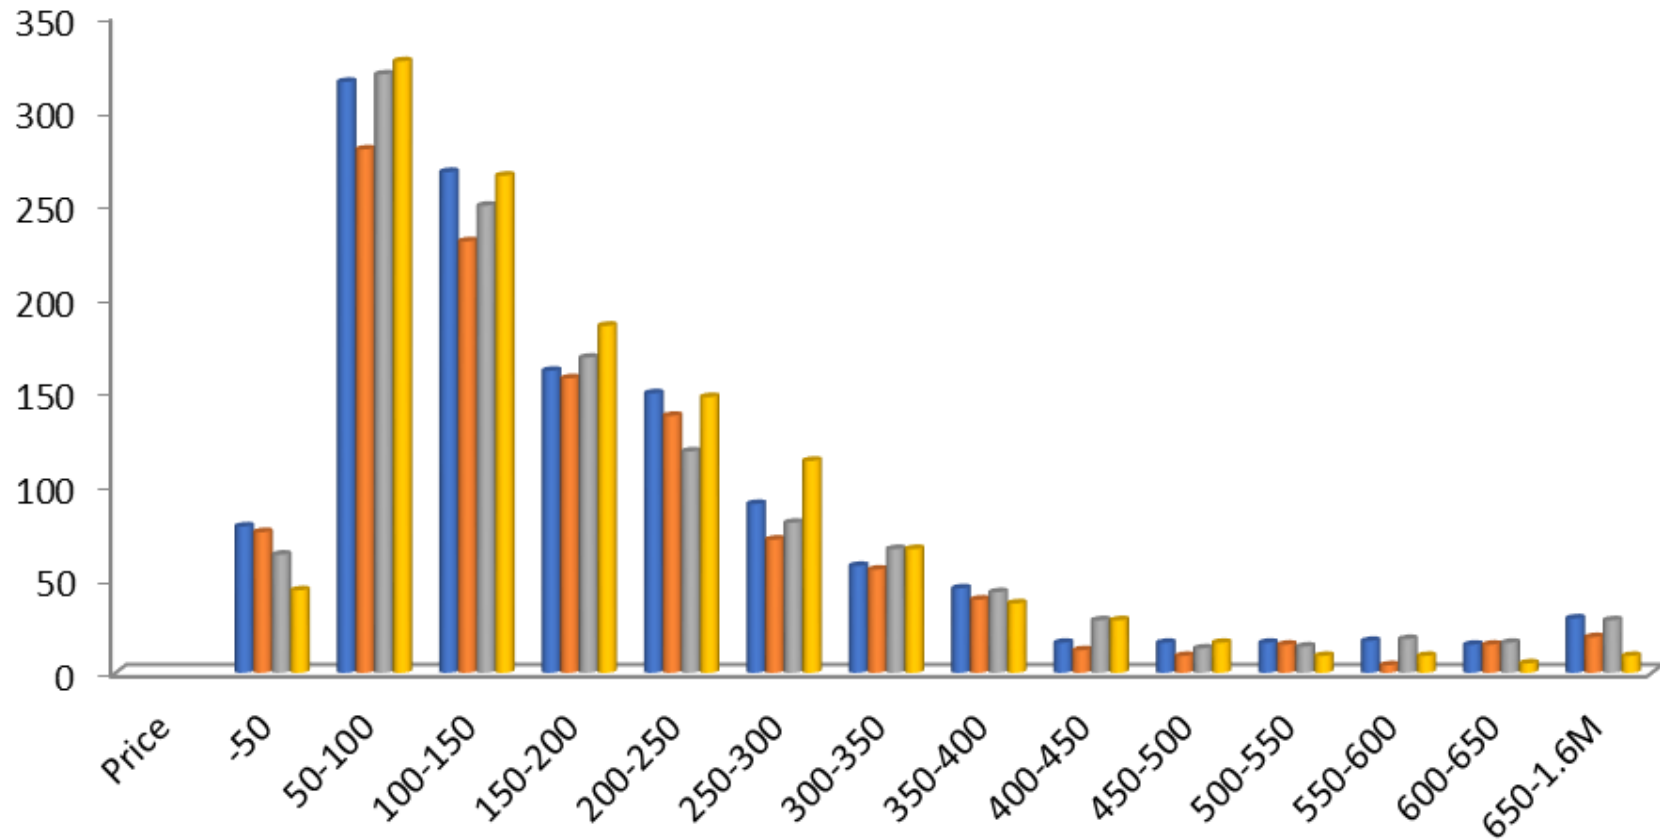

Oceanfront Closed Condo Sales by Price Range - 2013 - 2014 - 2015 -2016

■ 2013 ■ 2014 ■ 2015 ■ 2016

Gene Carter, CDPE

GeneCarter@BeachProTeam.com

Grand Strand Real Estate Sales

1-800-872-4488

www.MyrtleBeachAdvantage.com